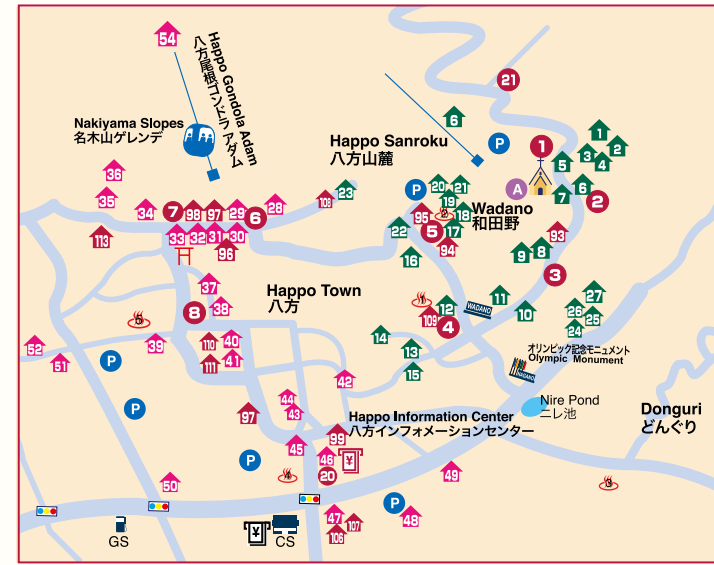

HAKUBA AREA MAP

Restaurants, Bars, Shops, Onsen Hot Springs and Genki-Go Shuttle Bus Routes

- | | |
|--------------------|-----------------------------|
| Genki-Go Blue Line | Genki-Go Blue Line (Goryu) |
| Genki-Go Red Line | Genki-Go Red Line (Iwatake) |
-
- | | | |
|---------------------------|---|------------------|
| Restaurant/Bar/Shop | Medical Center (cf.P30) | CS & Supermarket |
| Genki-Go Bus Stop | Post Office (cf.P30) | Gas Station |
| Art Gallery | Bank & ATM (cf.P30)
Accept International Bank & Credit Cards | Police Office |
| Onsen Hot Spring (cf.P31) | Bank & ATM (cf.P30)
Accept Japanese Bank Cards | Church |
| | Temple | Shrine |
| | Parking | |

信濃森上駅 SHINANO MORIUE Sta.