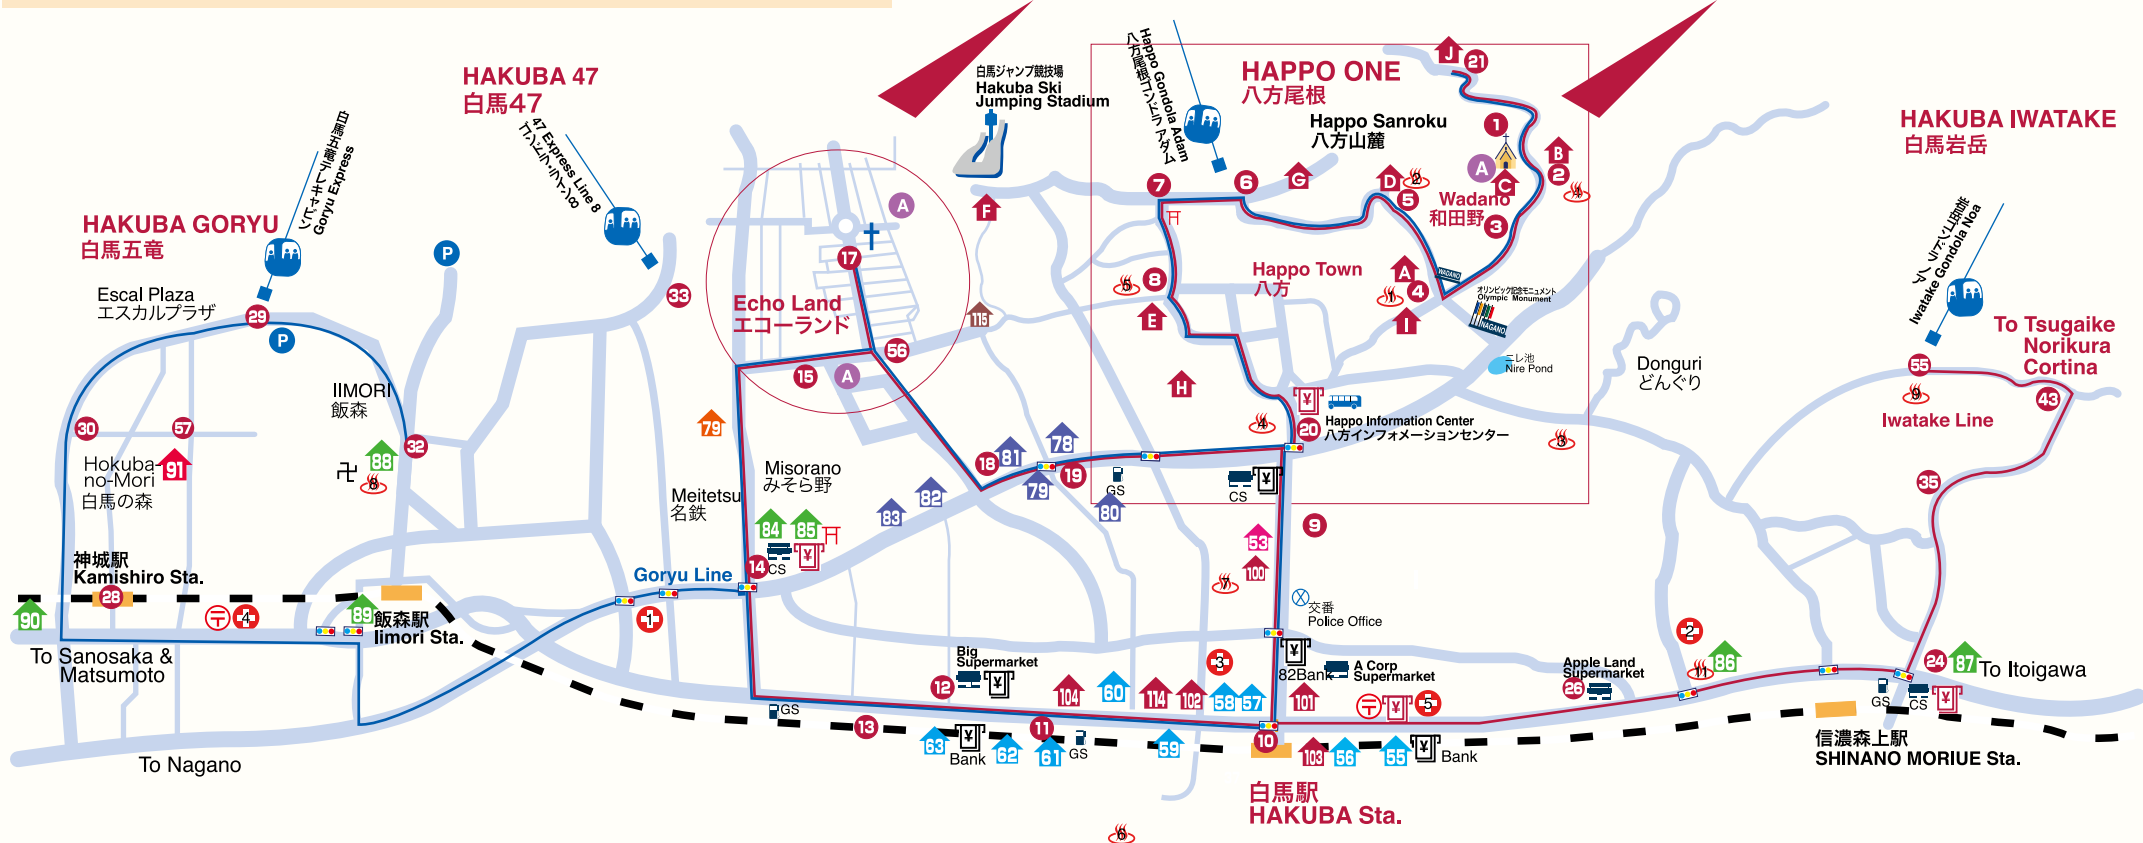

HAKUBA AREA MAP

Restaurants, Bars, Shops, Onsen Hot Springs and Genki-Go Shuttle Bus Routes

- | | |
|--------------------|-----------------------------|
| Genki-Go Blue Line | Genki-Go Blue Line (Goryu) |
| Genki-Go Red Line | Genki-Go Red Line (Iwatake) |
-
- | | | |
|---------------------------|---|------------------|
| Restaurant/Bar/Shop | Medical Center (cf.P30) | CS & Supermarket |
| Genki-Go Bus Stop | Post Office (cf.P30) | Gas Station |
| Art Gallery | Bank & ATM (cf.P30)
Accept International Bank & Credit Cards | Police Office |
| Onsen Hot Spring (cf.P31) | Bank & ATM (cf.P30)
Accept Japanese Bank Cards | Church |
| | Temple | Shrine |
| | Parking | |

信濃森上駅 SHINANO MORIUE Sta.